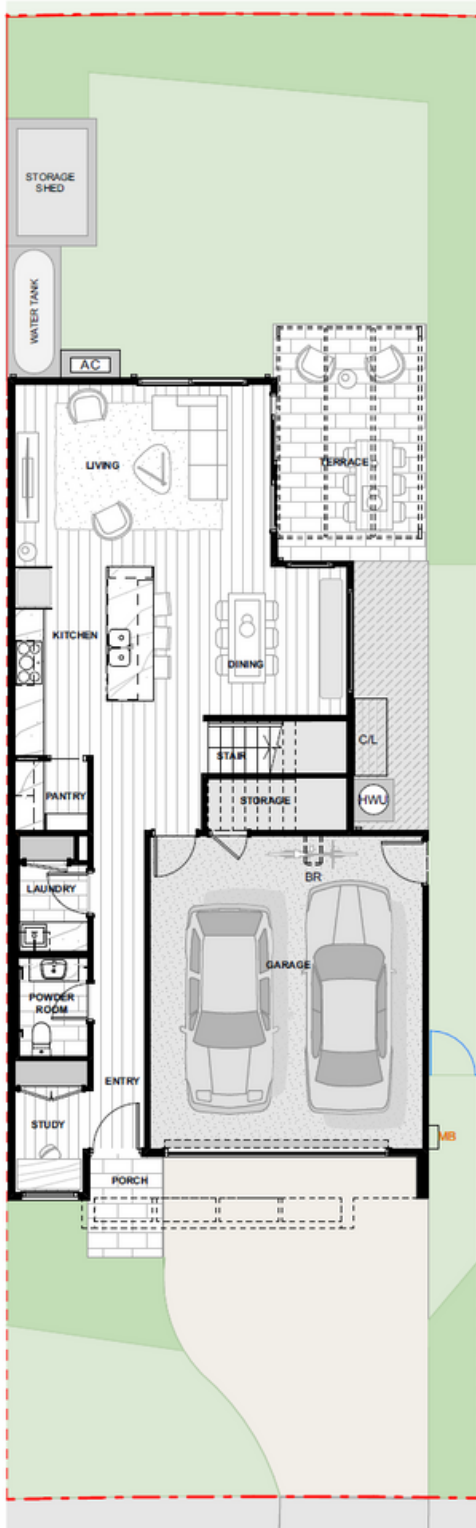

SIXTH AVEN UE.

PREMIUM TOWNHOMES MINUTES TO THE BAY

HOME SIX.

SIXTH AVENUE ASPENDALE.

GROUND FLOOR

TOTAL HOME SIZE - 241m²
LAND SIZE - 285m²

FIRST FLOOR

SIXTHAVENUE.COM.AU

Whilst every attempt has been made to ensure the accuracy of the floor plan contained here, measurements of doors, windows, rooms and any other items are approximate and no responsibility is taken for any error, omission, or misstatement. This plan and images in this brochure are for illustrative purposes only and should be used as such by any prospective purchaser. For detailed floorplans please refer to contract of sale.